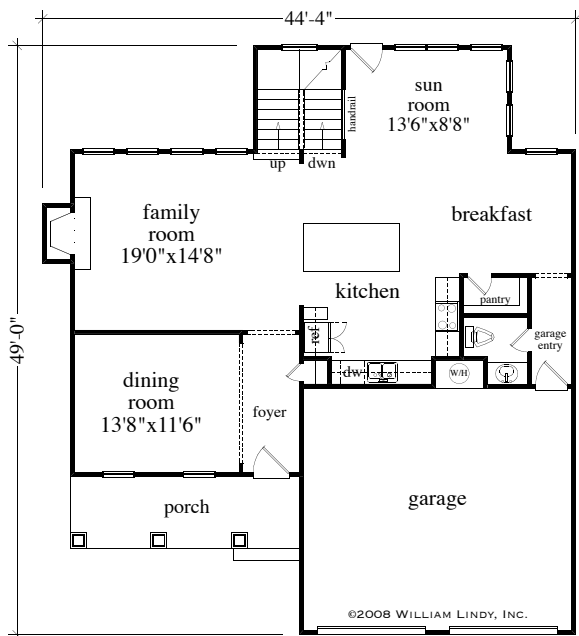

All dimensions are approximate.  
 ©2008 William Lindy, Inc. All rights reserved.

First Floor: 1151 Sq.Ft.

*Lakeland II*  
 Two Story  
 2609 Sq.Ft.  
 4 Bedrooms 3 1/2 Baths  
 41'0" w x 49'0" d  
 9' ff, 8' sf

Second Floor: 1458 Sq.Ft.

**WILLIAM LINDY RESIDENTIAL DESIGNS**

William Lindy, Inc. P.O. Box 1483 Woodstock, Ga. 30188 770-926-0614