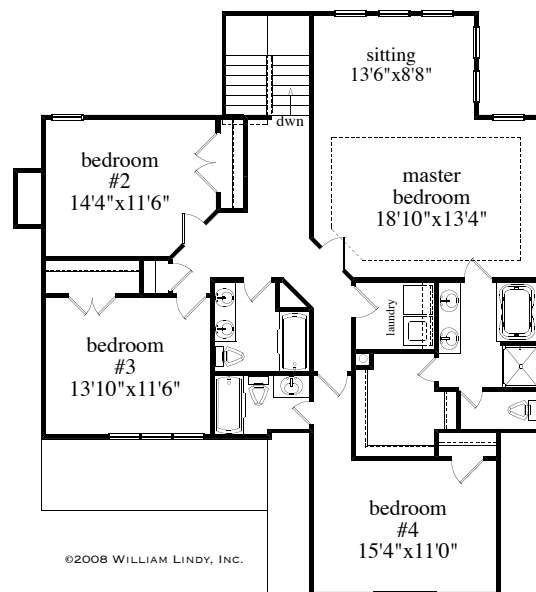

All dimensions are approximate.  
 ©2008 William Lindy, Inc. All rights reserved.

First Floor: 1151 Sq.Ft.

*Lakeland II*  
 Two Story  
 2609 Sq.Ft.  
 4 Bedrooms 3 1/2 Baths  
 41'0" w x 49'0" d  
 9' ff, 8' sf

Second Floor: 1458 Sq.Ft.

**WILLIAM LINDY RESIDENTIAL DESIGNS**

William Lindy, Inc. P.O. Box 1483 Woodstock, Ga. 30188 770-926-0614