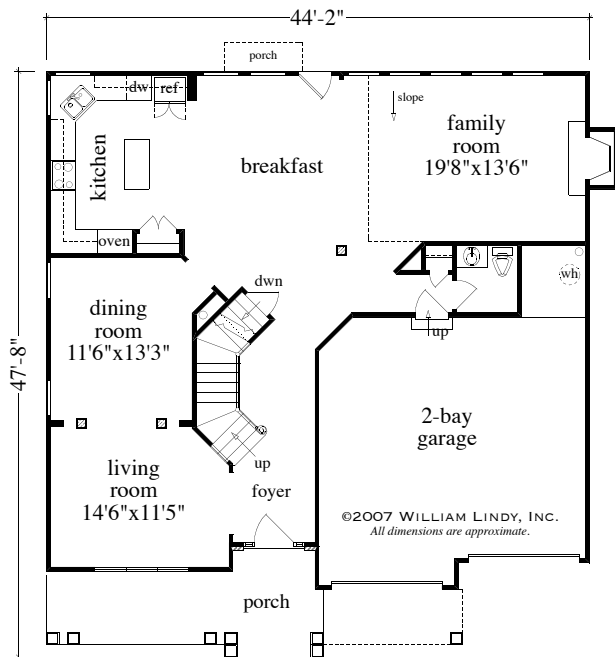

All dimensions are approximate.
 ©2008 William Lindy, Inc. All rights reserved.

Madison II

Two Story
 2690 Sq.Ft.

4 Bedrooms 3 1/2 Baths
 44'2" w x 47'8" d
 9' ff, 8' sf

First Floor: 1289 Sq.Ft.

Second Floor: 1401 Sq.Ft.