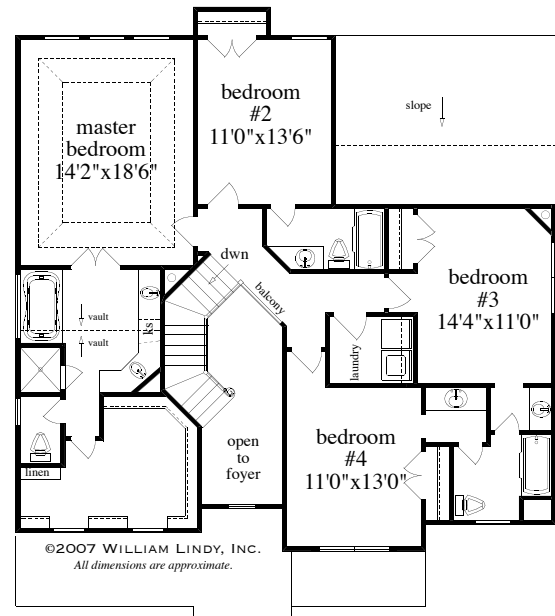

All dimensions are approximate.
 ©2008 William Lindy, Inc. All rights reserved.

Madison II

Two Story
 2690 Sq.Ft.

4 Bedrooms 3 1/2 Baths
 44'2" w x 47'8" d
 9' ff, 8' sf

First Floor: 1289 Sq.Ft.

Second Floor: 1401 Sq.Ft.